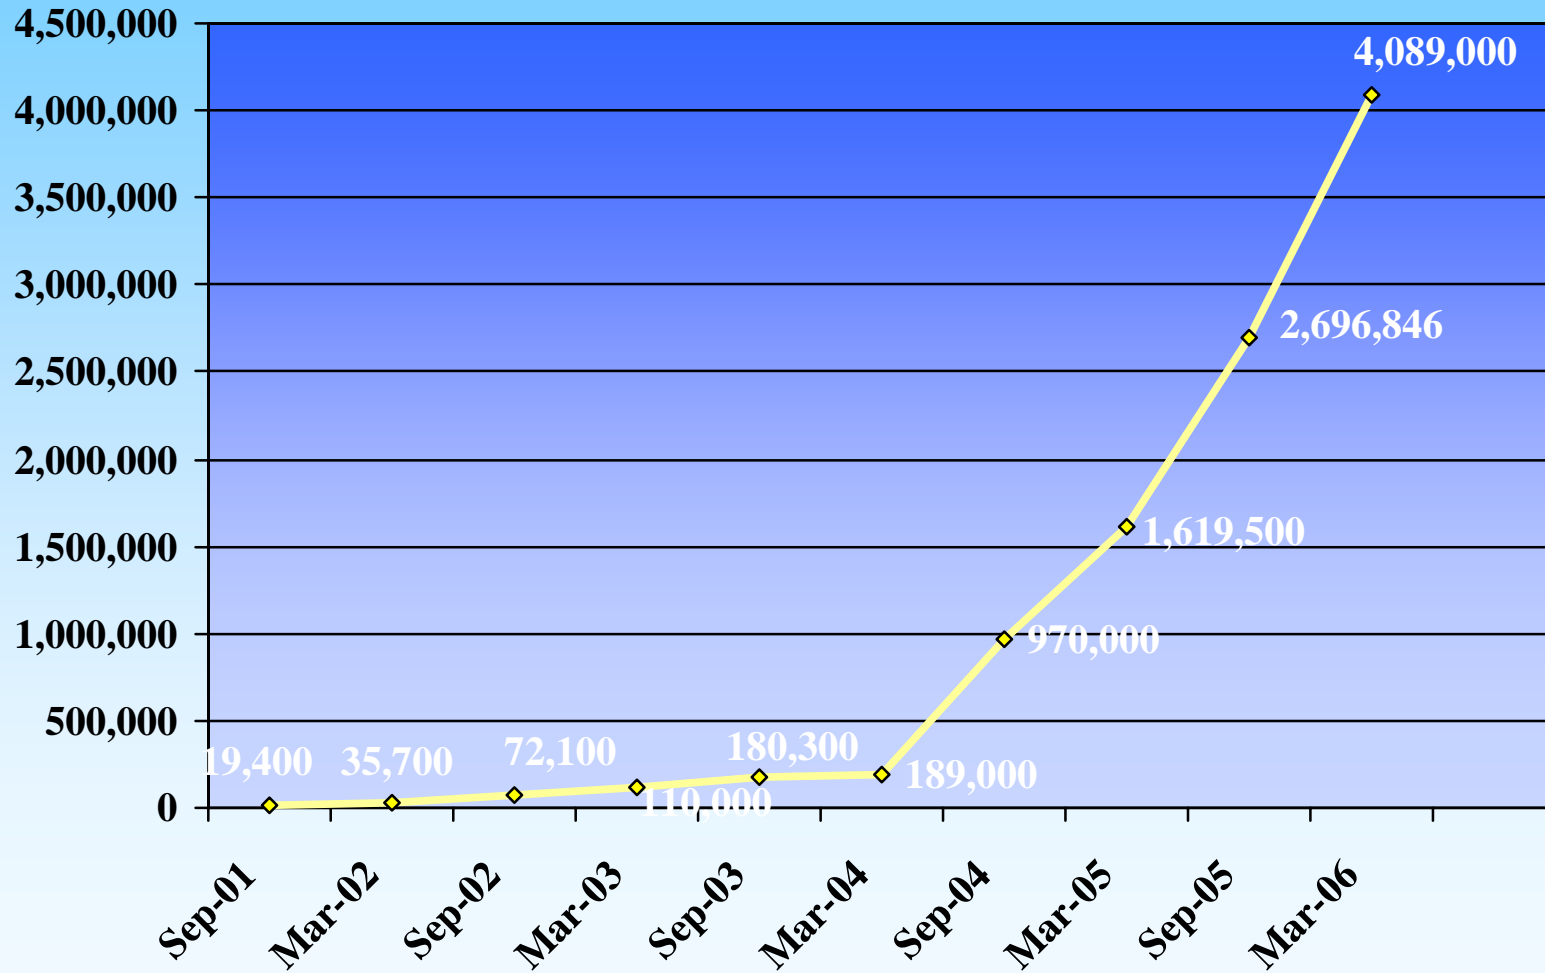

RVA *Render, Vanderslice & Associates, LLC*
Market Research and Consulting

FTTH/FTTP UPDATE

April, 2006

Copyright 2006 RVA
www.RVALLC.com

FTTH Homes Passed (Cumulative – North America)

Source: RVA LLC (Render Vanderslice & Associates)