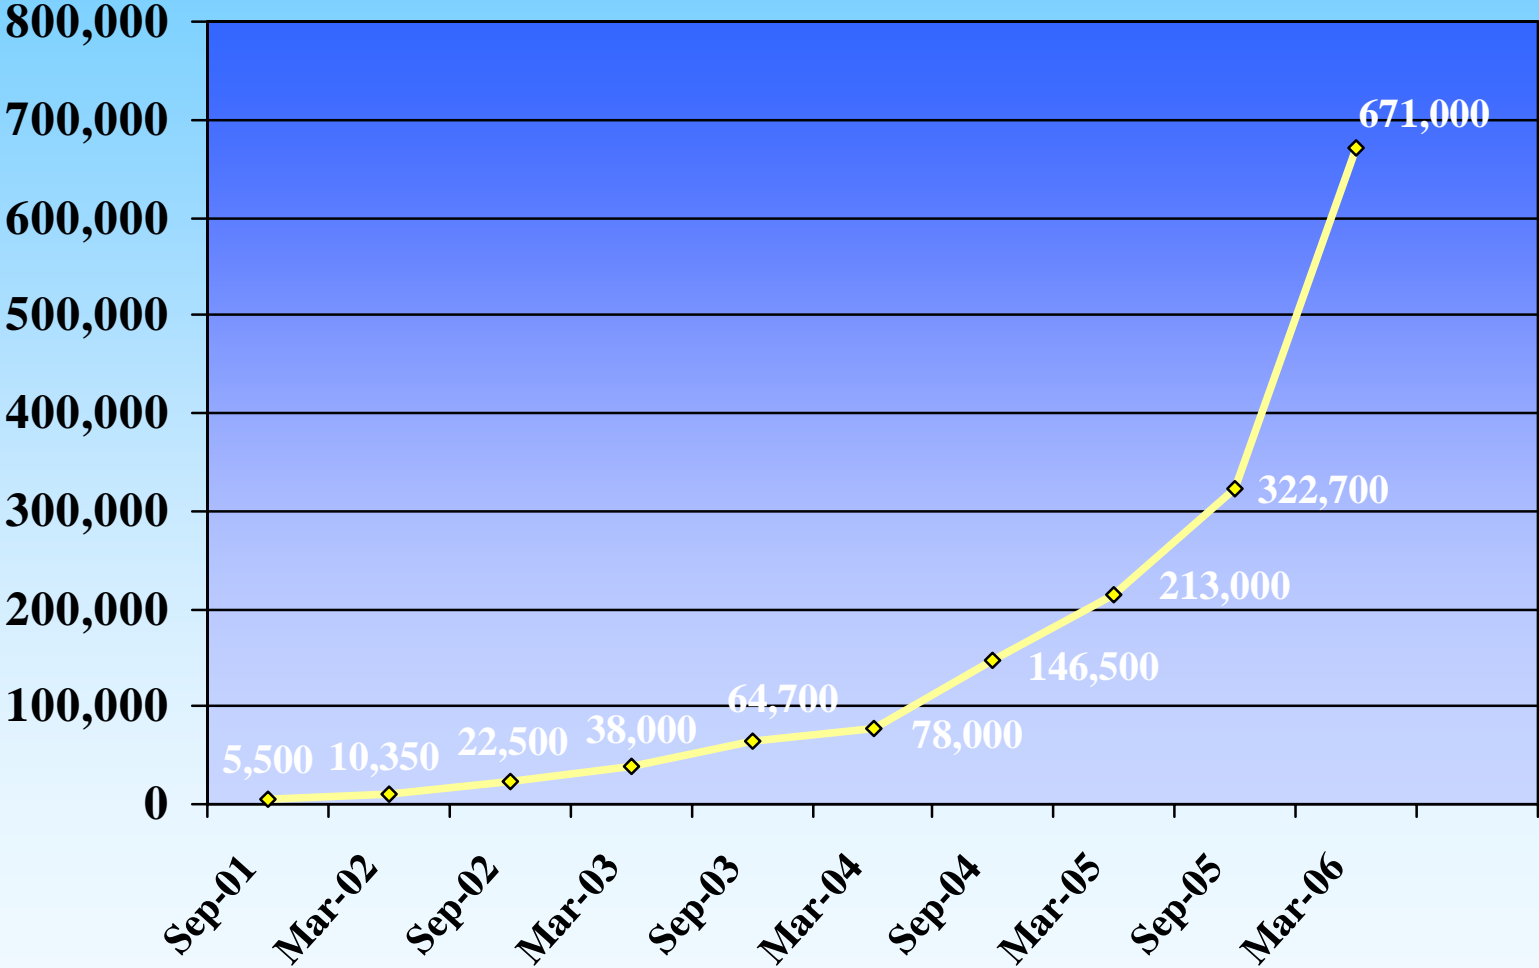

FTTH Homes Connected (Cumulative – North America)

Source: RVA LLC (Render, Vanderslice & Associates)