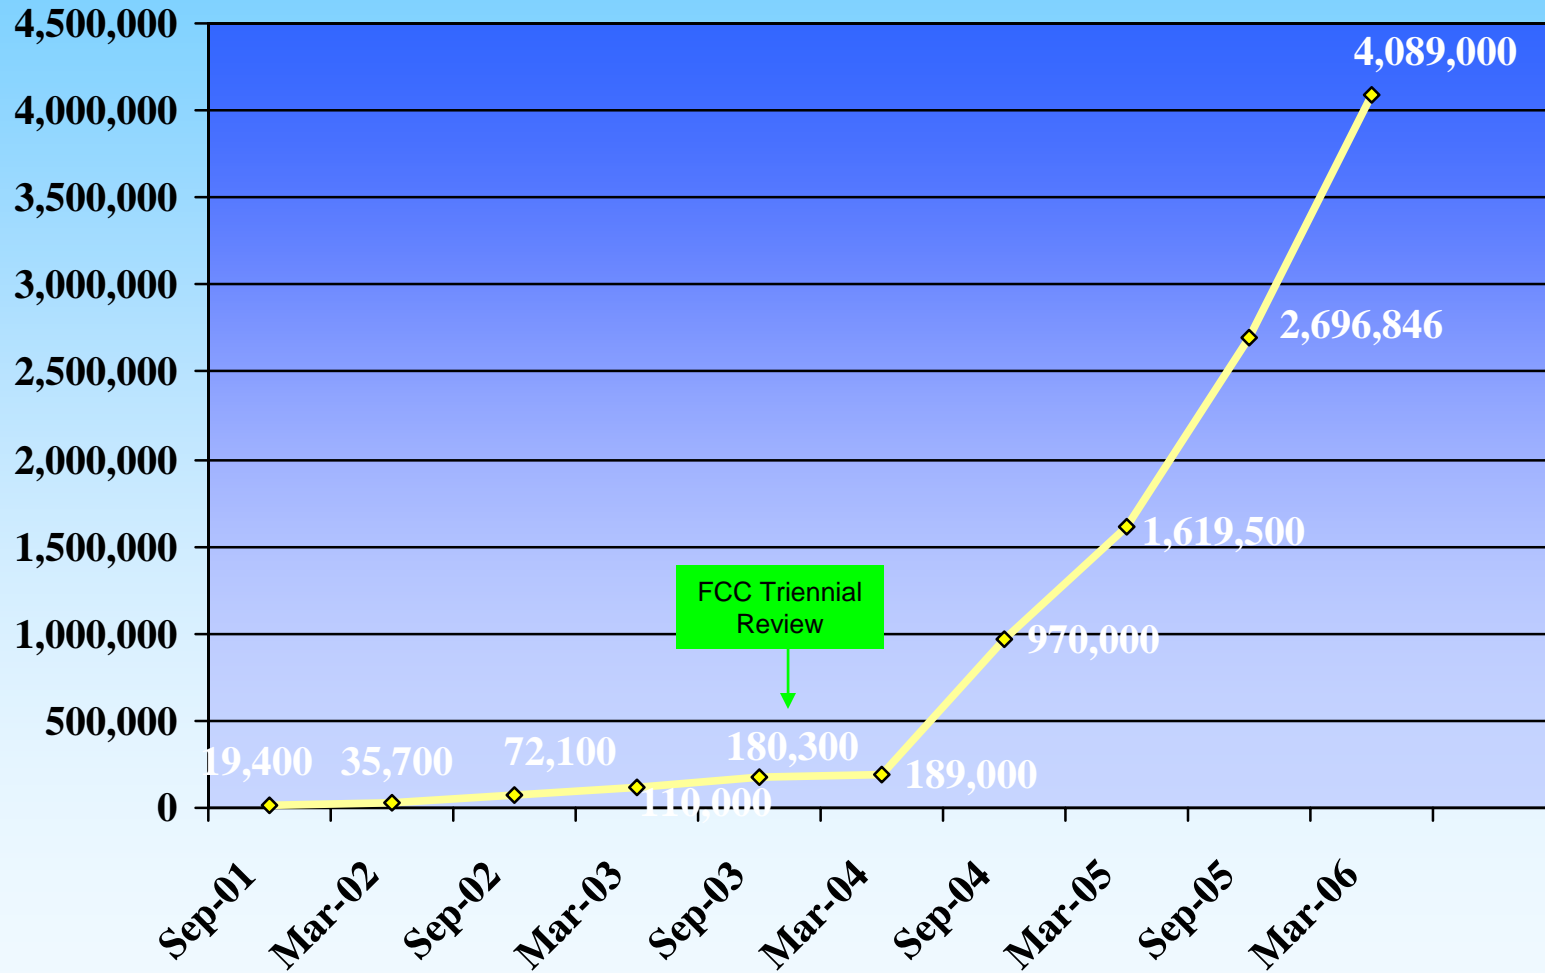

FTTH Homes Passed (Cumulative – North America)

Source: RVA LLC (Render Vanderslice & Associates)