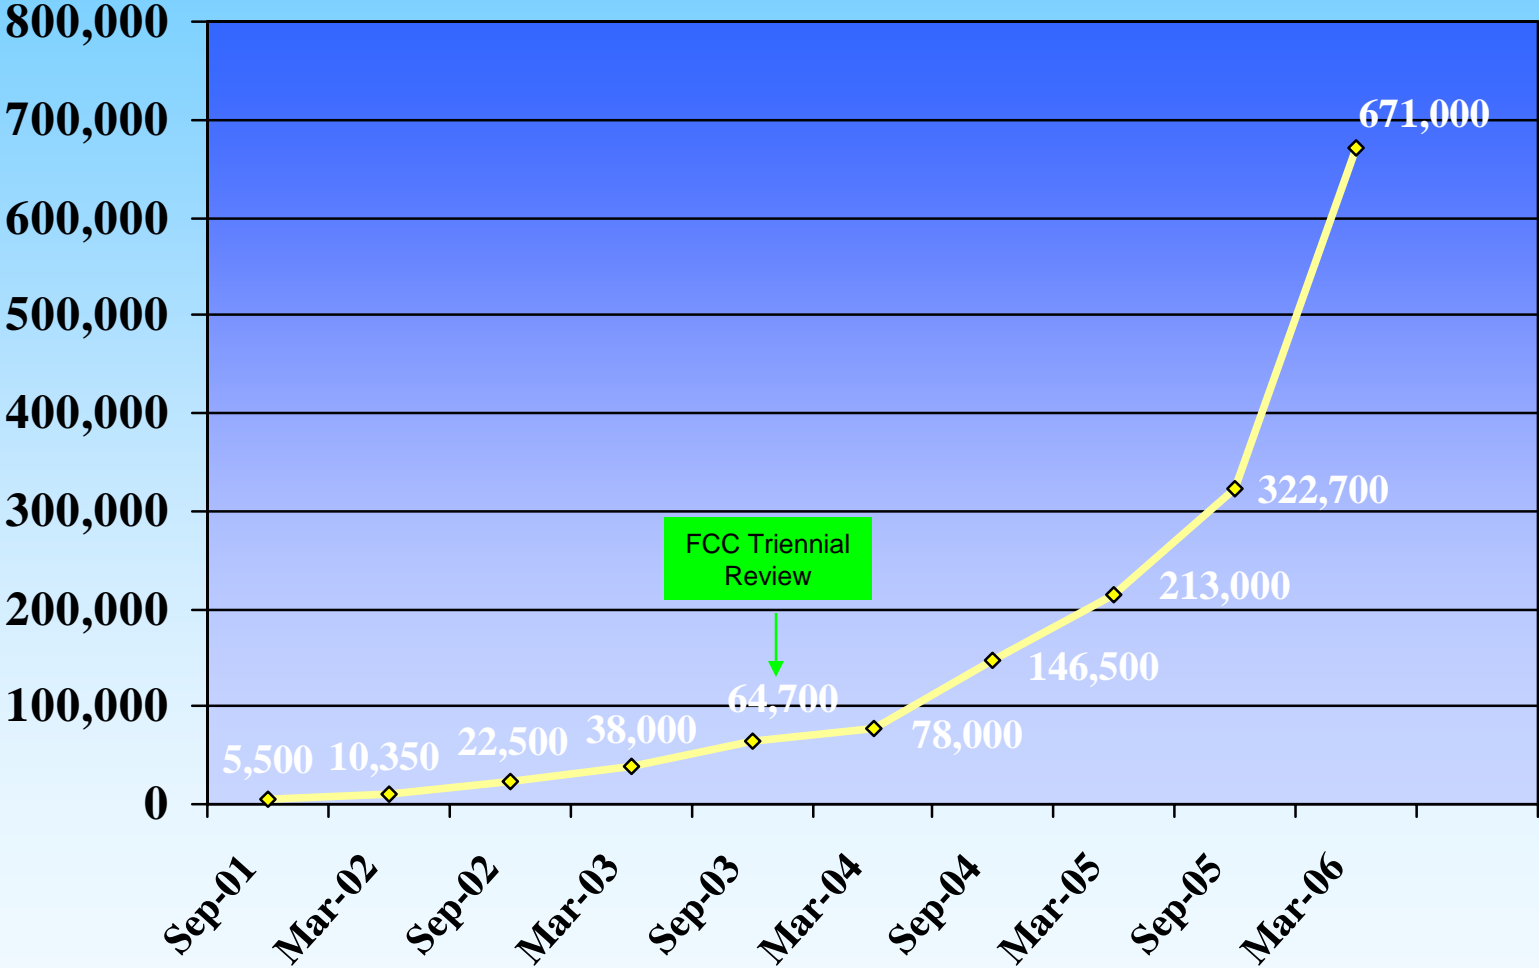

FTTH Homes Passed (Cumulative – North America)

Source: RVA LLC (Render Vanderslice & Associates)

FTTH Homes Connected (Cumulative – North America)

Source: RVA LLC (Render, Vanderslice & Associates)

FTTH Homes Connected (Cumulative – North America)