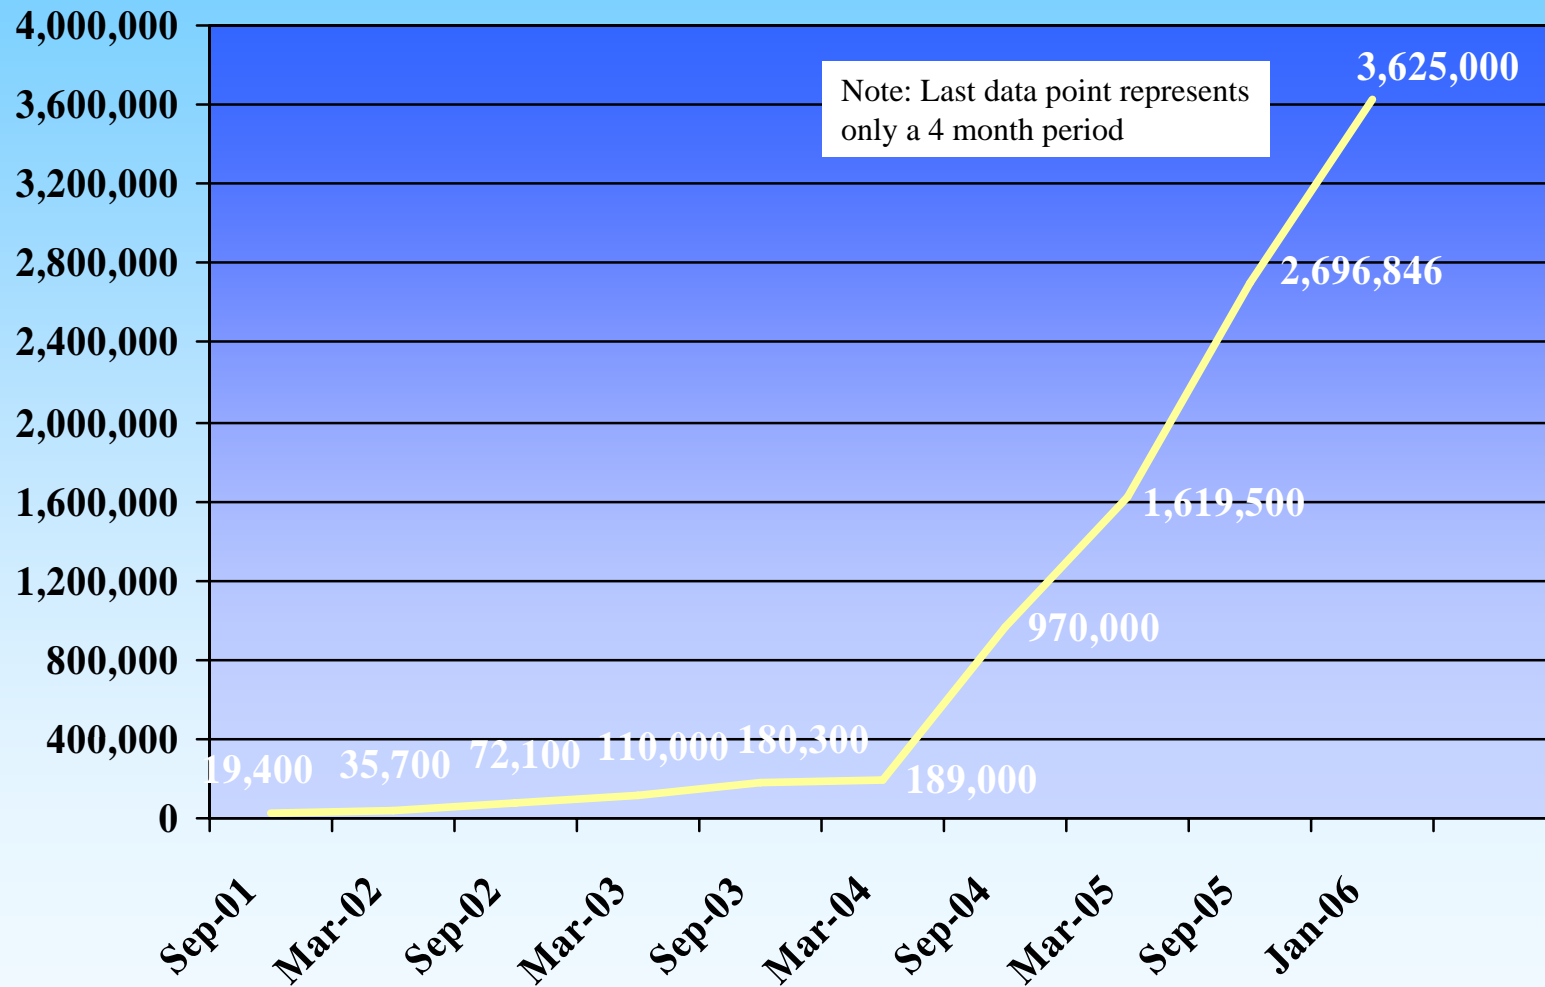

RVA *Render, Vanderslice & Associates, LLC*
Market Research and Consulting

FTTH/FTTP UPDATE

February, 2006

Copyright 2005 RVA
www.RVALLC.com

FTTH Homes Passed (Cumulative – North America)

Source: RVA Render Vanderslice & Associates