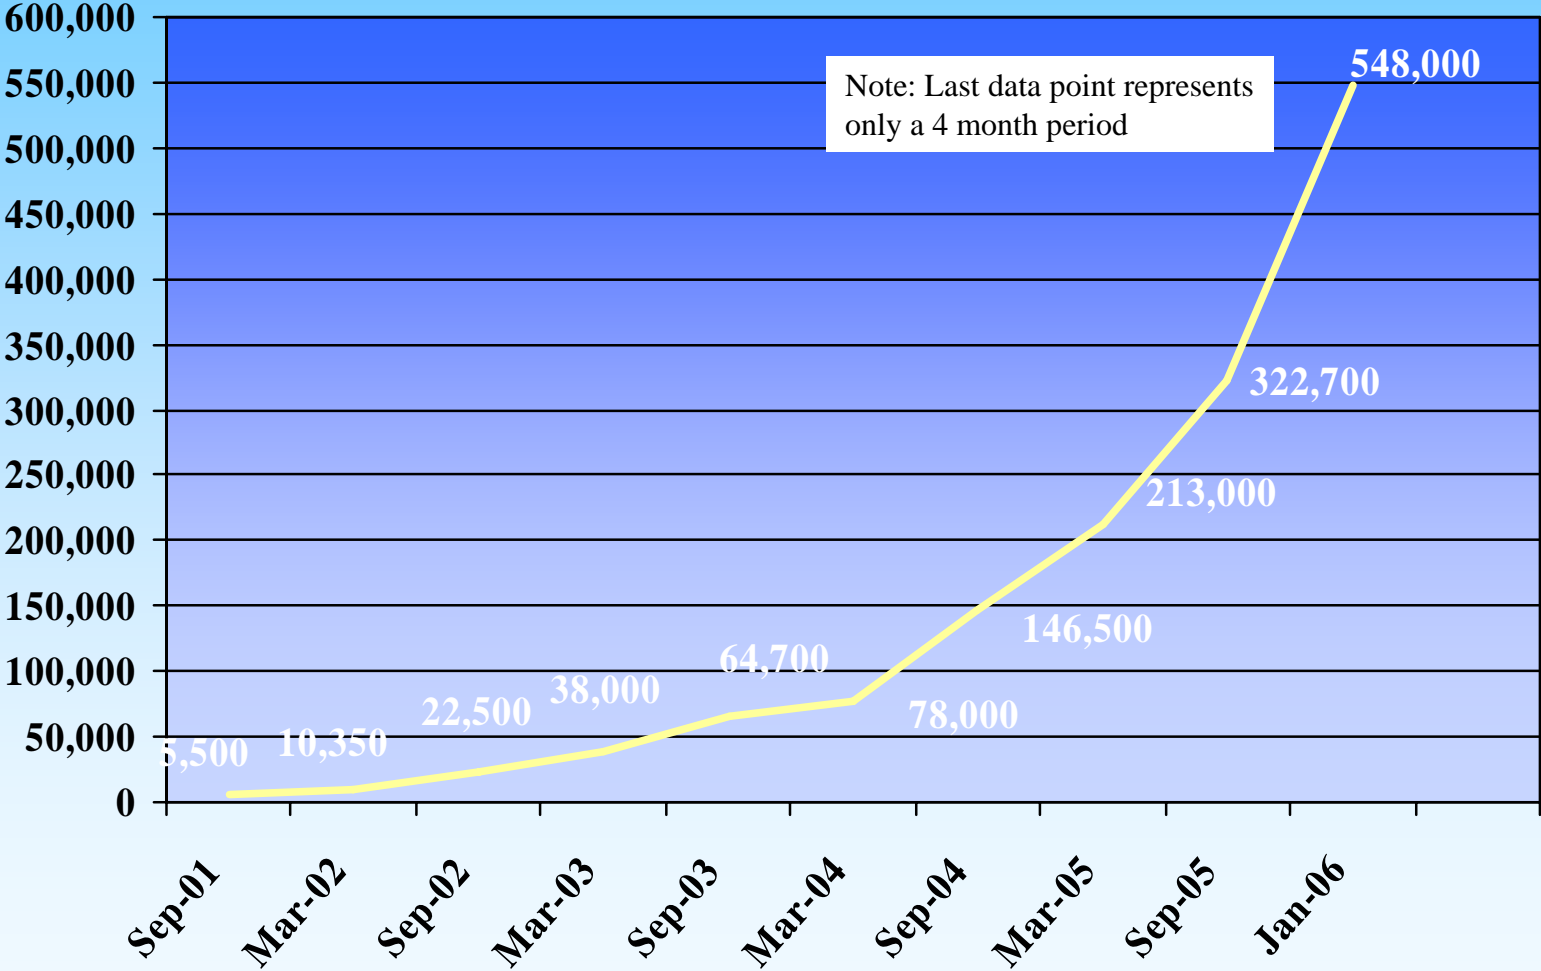

FTTH Homes Connected (Cumulative – North America)

Source: RVA Render, Vanderslice & Associates